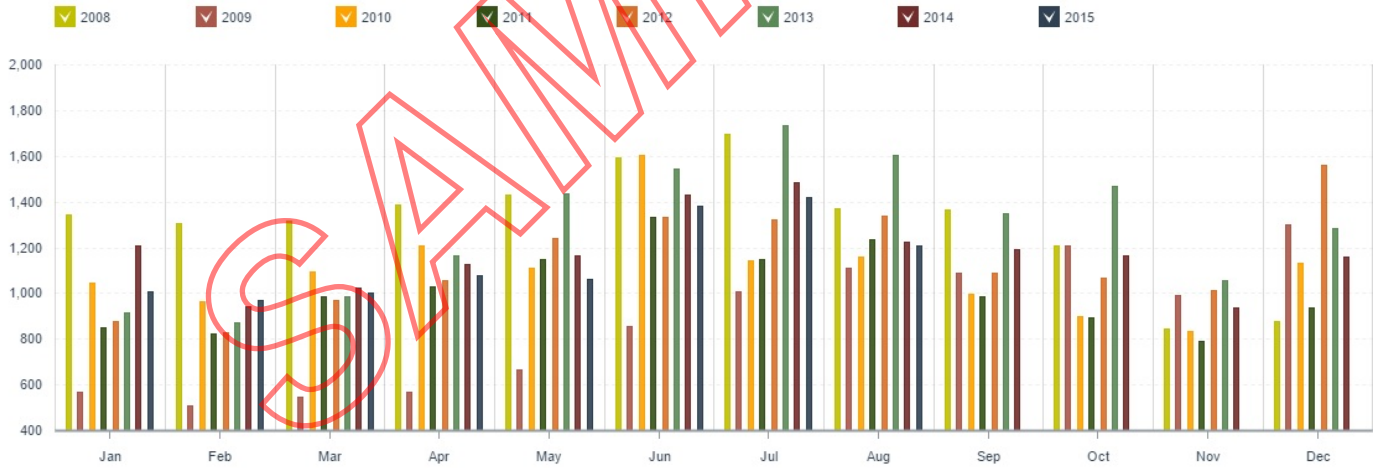

**Manhattan Sales Volume
(Aug 2015)**

1,209

▼ **14.7%** from last month
▼ **1.3%** from last year

Report courtesy of UrbanDigs.com