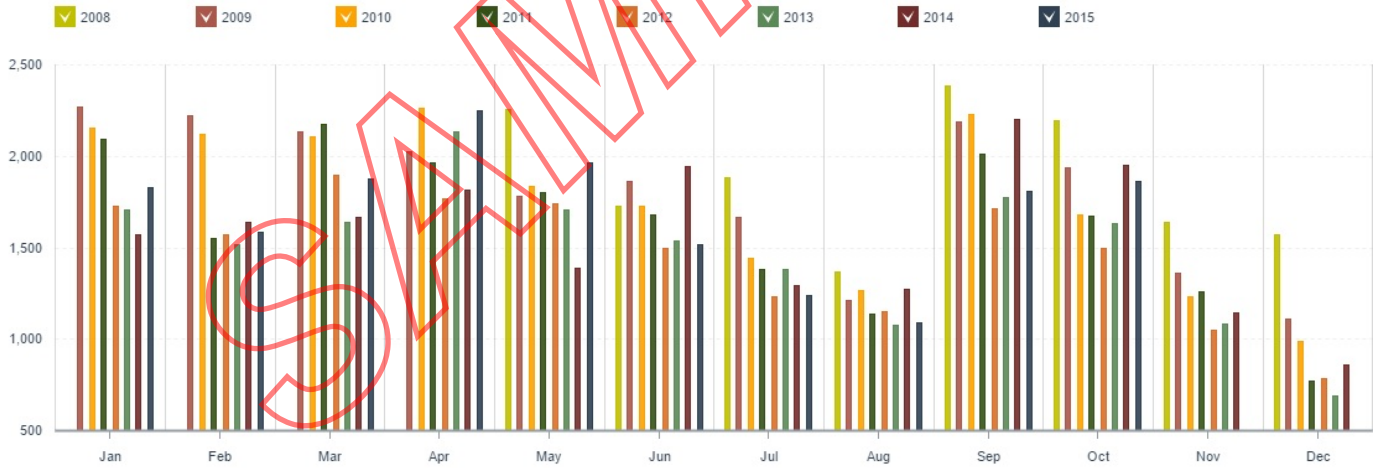

**Manhattan Monthly New  
Supply (Oct 2015)**

1,865

▲ **3%** from last  
month  
▼ **4.3%** from last  
year

Report courtesy of UrbanDigs.com