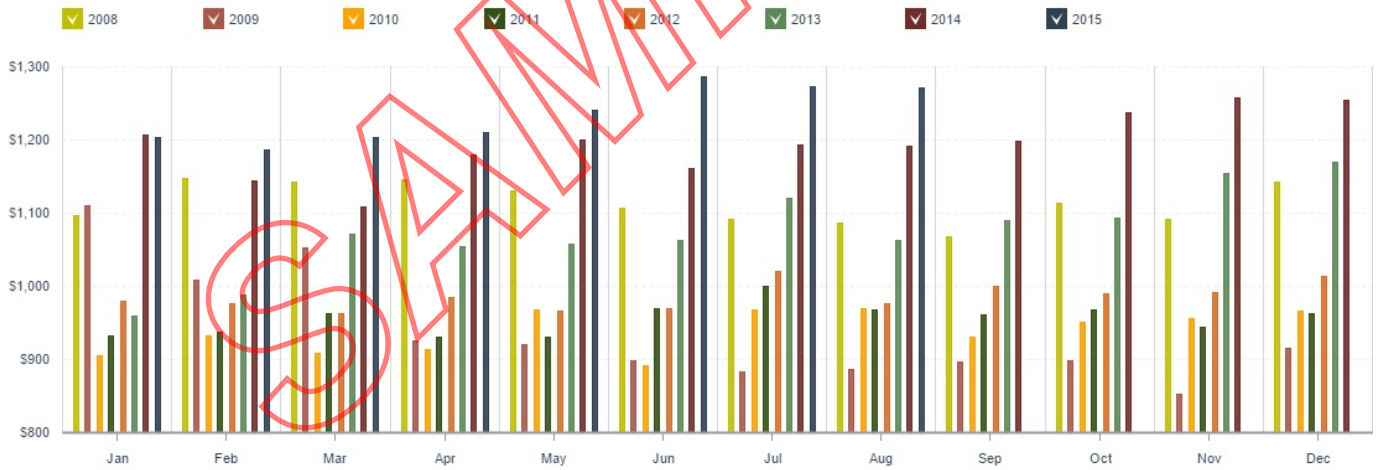

Sandy Edry

Office:
1155 Avenue of the
Americas, 6th floor, New
York, NY 10036

Phone: (646) 319-6606
Email: sedry@kwnyc.com

Price / Square Foot

Showing Price / Square Foot for all Property Types in Manhattan
for all prices.

**Manhattan Price / Square
Foot (Aug 2015)**
\$1,271

▼ **0.2%** from last
month
▲ **6.7%** from last
year

Report courtesy of UrbanDigs.com