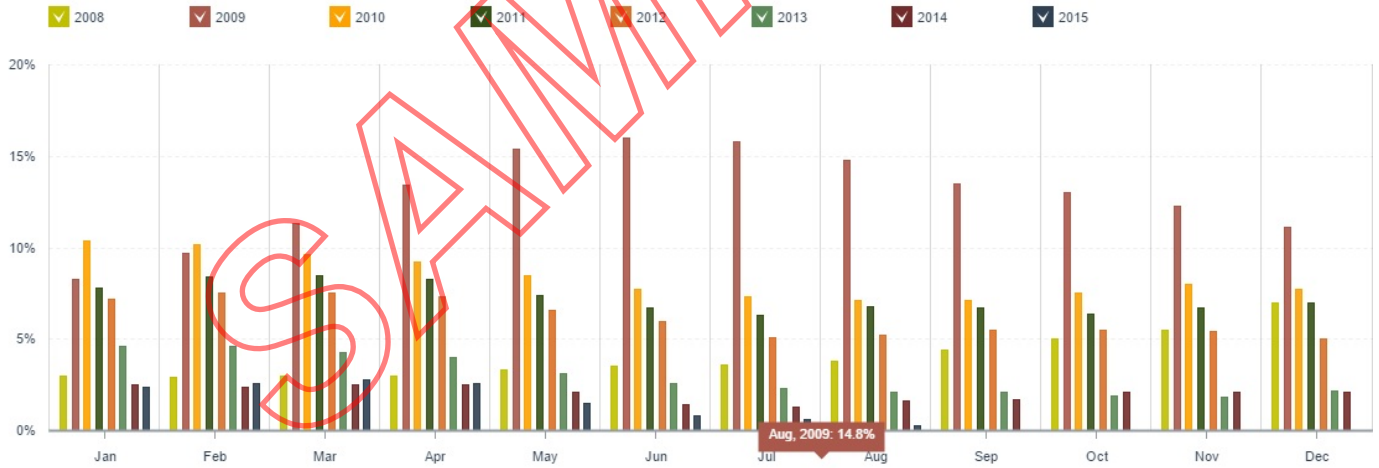

Manhattan Monthly Median
Listing Discount (Aug 2015)
0%

▼ 50% from last
month
▼ 81.3% from last
year

Report courtesy of UrbanDigs.com