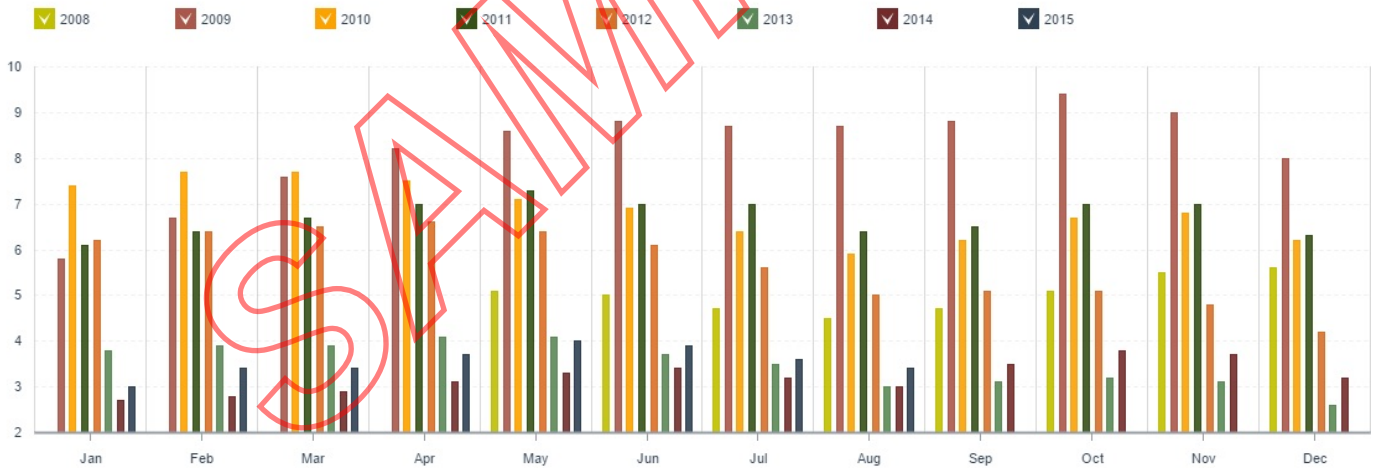

Sandy Edry

Office:
1155 Avenue of the
Americas, 6th floor, New
York, NY 10036

Phone: (646) 319-6606
Email: sedry@kwnyc.com

Monthly Absorption rate

Showing Monthly Absorption rate for all Property Types in
Manhattan for all prices.

**Manhattan Monthly
Absorption rate (Aug 2015)**

▼ **5.6%** from last
month
▲ **13.3%** from last
year

Report courtesy of UrbanDigs.com